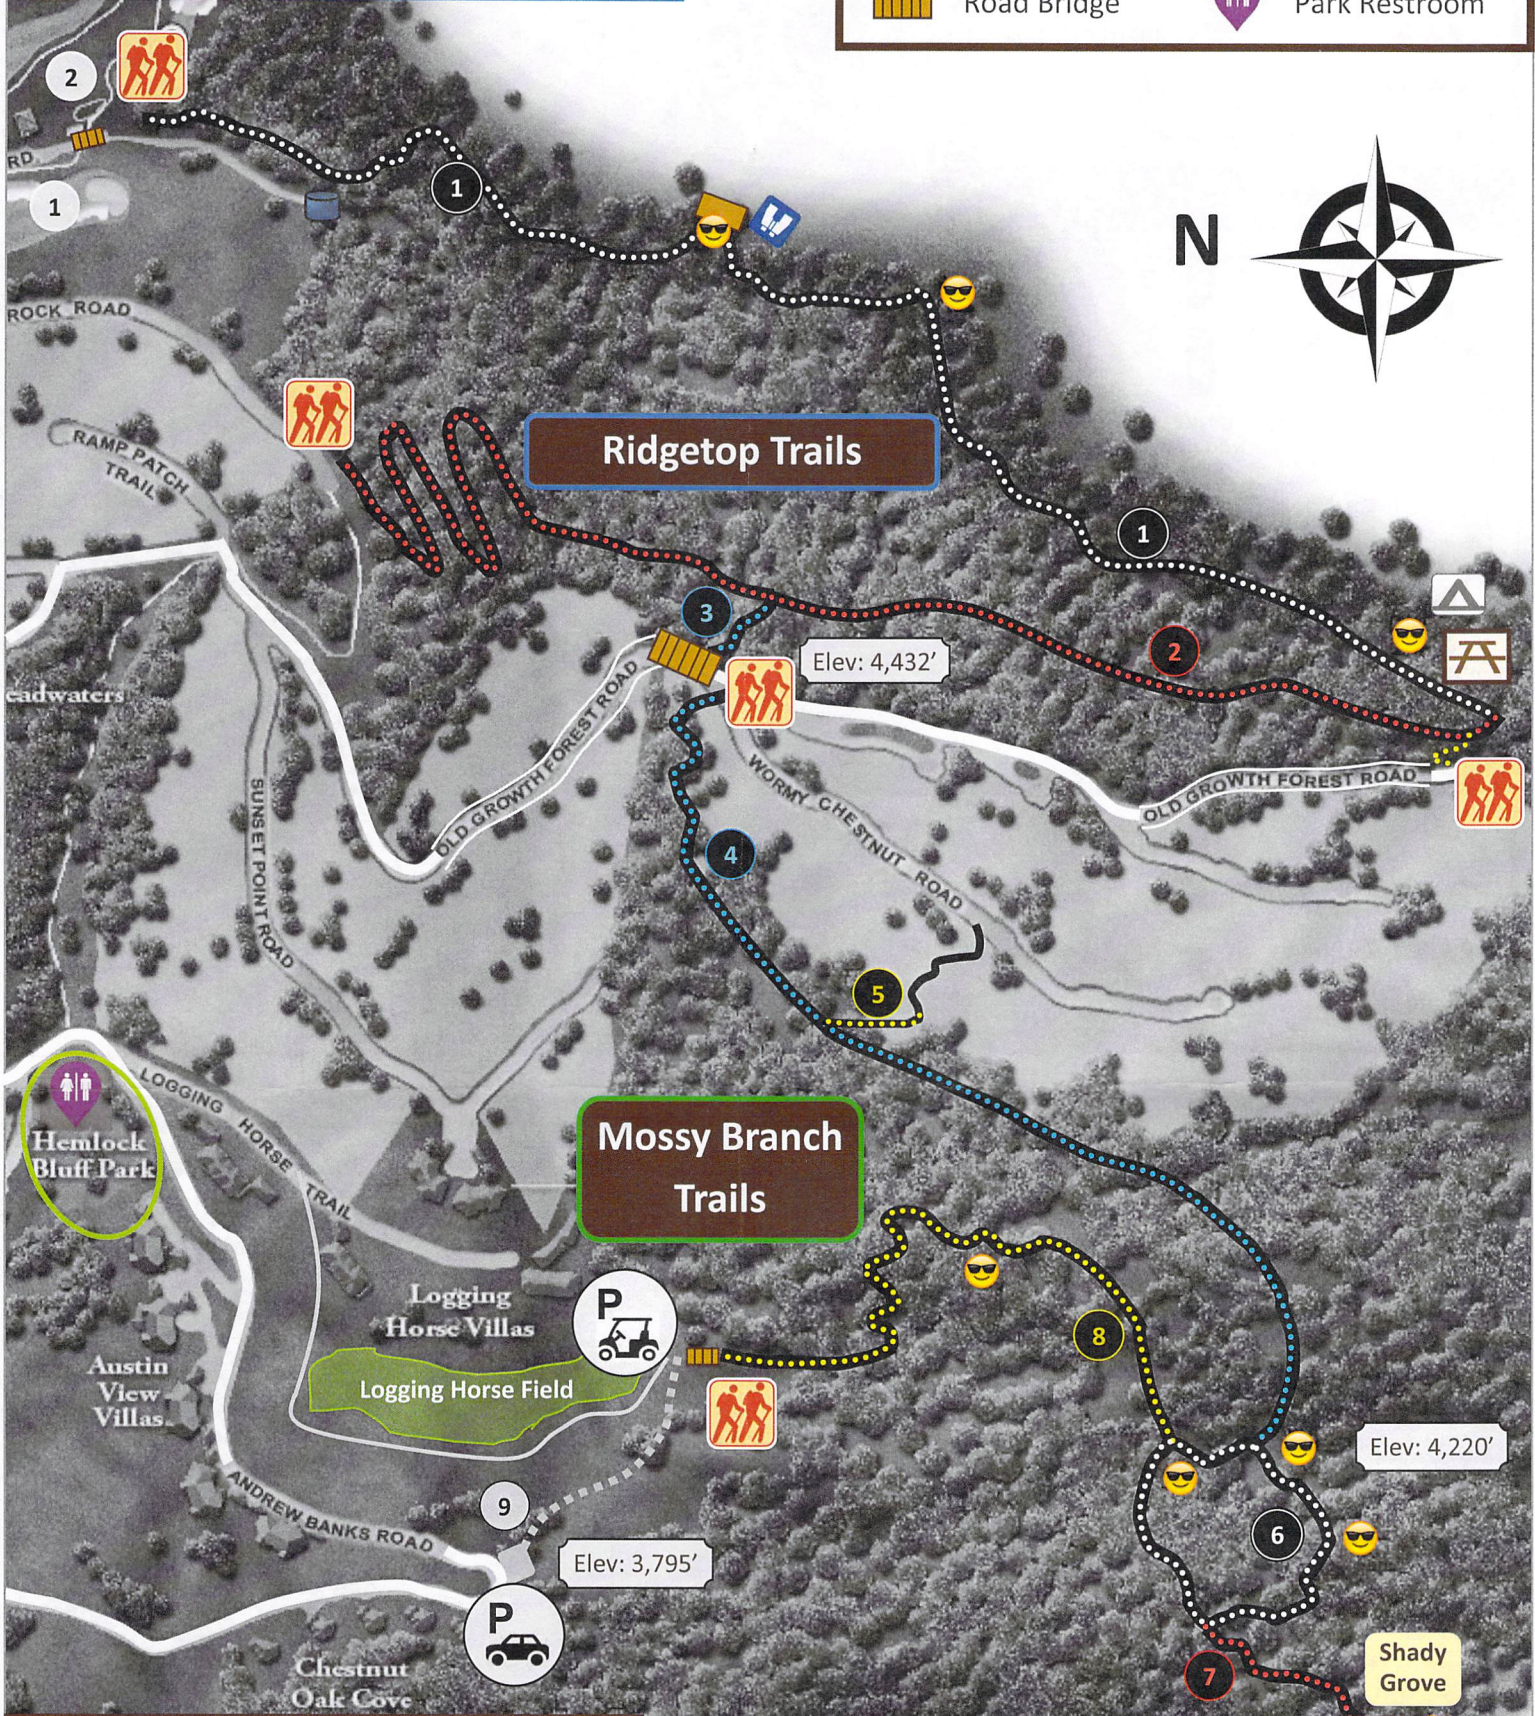

## Map Legend

Main Road

Built-in Bench

Road Bridge

Community Park

Trailhead

Hiking Trail

Park Restroom

## TRAIL DETAILS

### Ridgetop

- ① Jump-off Trail - white 0.6 mi. ★★★
- ② Big Tree Trail - red 0.75 mi. ★★★
- ③ Upper Bridge Trail - blue 0.07 mi. ★★★★★

### Mossy Branch

- ④ Lower Bridge Trail - blue 0.7 mi. ★★★★★ & ★
- ⑤ Oreck Shortcut - yellow 0.15 mi. ★★★★★
- ⑥ Mossy Branch Loop - white 0.5 mi. ★★★★★
- ⑦ Shady Grove Spur - red 0.15 mi. ★★★★★
- ⑧ Logging Horse Trail - yellow 0.25 mi. ★★★★★
- ⑨ Gravel Path (not trail) - 0.1 mile mi. ★★★★★